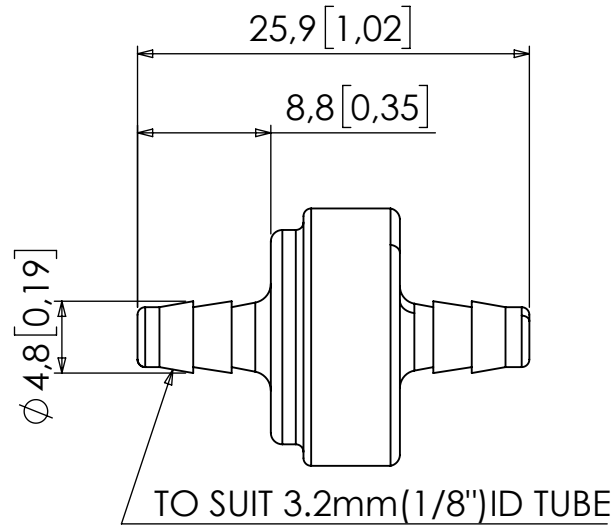

1

2

3

4

5

6

A

A

B

B

C

C

D

D

1				21/09/2023	FIRST RELEASE
REV	CREATED	CHECKED	APPROVED	DWG DATE	REVISION SUMMARY

MATERIAL: POLYPROPYLENE

THIS DRAWING IS CONFIDENTIAL AND IS THE PROPERTY OF THE WEST GROUP LTD AND MAY NOT BE REPRODUCED IN WHOLE OR IN PART, OR USED FOR ANY OTHER PURPOSE OTHER THAN THAT FOR WHICH IT IS SUPPLIED. ALL RIGHTS IN RESPECT OF PATENTS, DESIGN AND COPYRIGHTS RESERVED.

WEST GROUP LTD, UK
TEL: +44 (0) 23 9226 6031
WWW.WESTGROUP.CO.UK
SALES@WESTGROUP.CO.UK

TITLE: IN-LINE FILTER, 1/8" BARBED PORTS 150 MICRON, NATURAL POLYPROPYLENE BODIED, POLYPROPYLENE

		DIM'S mm[inch]	SCALE NTS	SIZE A4	SHEET 1 / 1	DOCUMENT NUMBER E-M-230014	REVISION 1

1

2

3

4

5

6