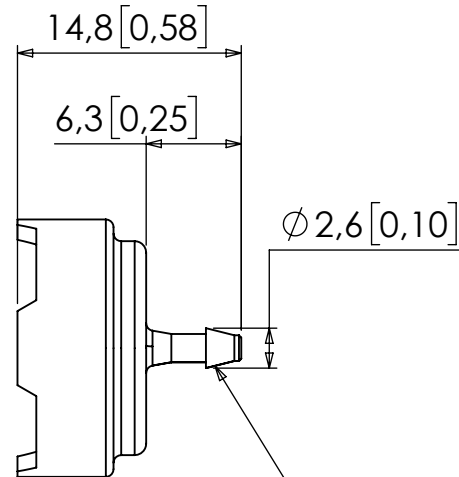

B

B

C

C

D

D

TO SUIT 1.6mm(1/16")ID TUBE

1				21/09/2023	FIRST RELEASE
REV	CREATED	CHECKED	APPROVED	DWG DATE	REVISION SUMMARY
MATERIAL: POLYPROPYLENE					
THIS DRAWING IS CONFIDENTIAL AND IS THE PROPERTY OF THE WEST GROUP LTD AND MAY NOT BE REPRODUCED IN WHOLE OR IN PART, OR USED FOR ANY OTHER PURPOSE OTHER THAN THAT FOR WHICH IT IS SUPPLIED. ALL RIGHTS IN RESPECT OF PATENTS, DESIGN AND COPYRIGHTS RESERVED.				 WEST GROUP LTD, UK TEL: +44 (0) 23 9226 6031 WWW.WESTGROUP.CO.UK SALES@WESTGROUP.CO.UK	
TITLE: IN-LINE PICK UP FILTER, 1/16" BARBED PORTS 150 MICRON, CLEAR POLYPROPYLENE BODIED, POLYPROPYLENE					
	DIM'S mm[inch]	SCALE NTS	SIZE A4	SHEET 1 / 1	DOCUMENT NUMBER E-M-230016
					REVISION 1