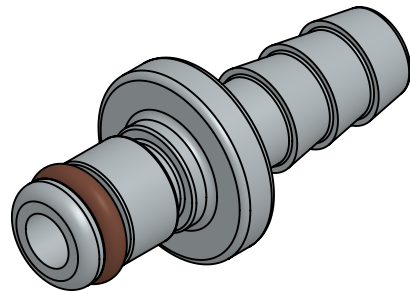

B

B

C

C

D

D

TO SUIT 6.4mm (1/4") ID TUBE

1				22/10/2025	FIRST RELEASE
REV	CREATED	CHECKED	APPROVED	DWG DATE	REVISION SUMMARY

MATERIAL: 316 STAINLESS STEEL, VITON (FKM)

THIS DRAWING IS CONFIDENTIAL AND IS THE PROPERTY OF THE WEST GROUP LTD AND MAY NOT BE REPRODUCED IN WHOLE OR IN PART, OR USED FOR ANY OTHER PURPOSE OTHER THAN THAT FOR WHICH IT IS SUPPLIED. ALL RIGHTS IN RESPECT OF PATENTS, DESIGN AND COPYRIGHTS RESERVED.

WEST GROUP LTD, UK
 TEL: +44 (0) 23 9226 6031
 WWW.WESTGROUP.CO.UK
 SALES@WESTGROUP.CO.UK

TITLE: 316 STAINLESS STEEL PLUG COUPLING, VITON (FKM) SEAL, 6.4MM (1/4") ID TUBE, NON-VALVED, 1/8" FLOW - Q2 SERIES