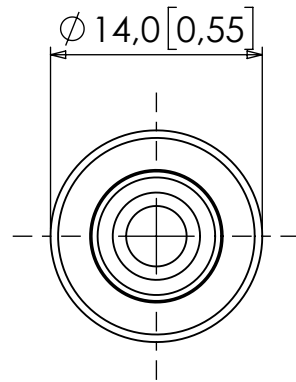

B

B

C

C

D

D

TO SUIT 6.4mm (1/4") ID TUBE

1				22/10/2025	FIRST RELEASE
REV	CREATED	CHECKED	APPROVED	DWG DATE	REVISION SUMMARY

WEST GROUP LTD, UK
 TEL: +44 (0) 23 9226 6031
 WWW.WESTGROUP.CO.UK
 SALES@WESTGROUP.CO.UK

TITLE: 316 STAINLESS STEEL PLUG COUPLING, VITON (FKM) SEAL, 6.4MM (1/4") ID TUBE, NON-VALVED, 1/8" FLOW - Q2 SERIES

	DIM'S mm[inch]	SCALE NTS	SIZE A4	SHEET 1 / 1	DOCUMENT NUMBER E-Q2-PB-3-316-V	REVISION 1
--	-------------------	--------------	------------	----------------	------------------------------------	---------------