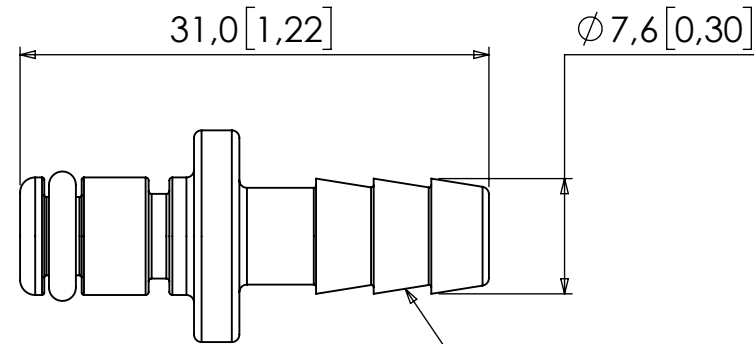

B

B

C

C

D

D

TO SUIT 6.4mm (1/4") ID TUBE

1				22/10/2025	FIRST RELEASE
REV	CREATED	CHECKED	APPROVED	DWG DATE	REVISION SUMMARY