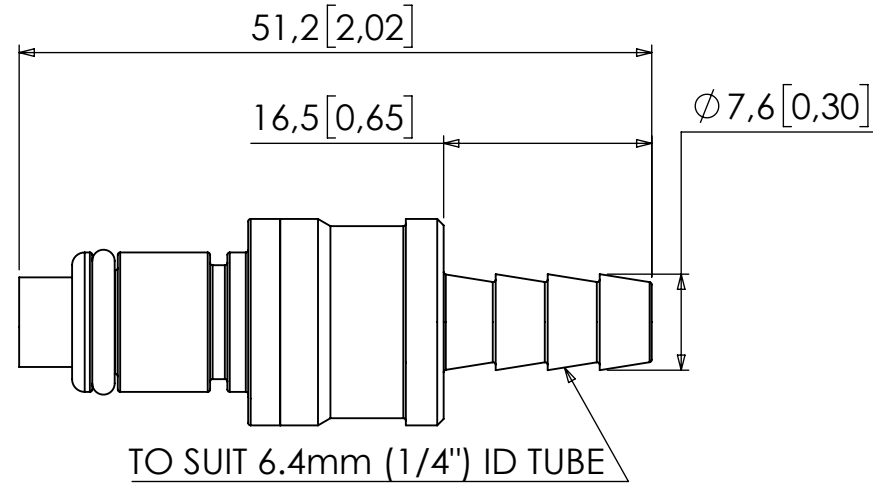

B

B

C

C

D

D

1				17/03/2022	FIRST RELEASE
REV	CREATED	CHECKED	APPROVED	DWG DATE	REVISION SUMMARY
MATERIAL: 316 STAINLESS STEEL, VITON					
THIS DRAWING IS CONFIDENTIAL AND IS THE PROPERTY OF THE WEST GROUP LTD AND MAY NOT BE REPRODUCED IN WHOLE OR IN PART, OR USED FOR ANY OTHER PURPOSE OTHER THAN THAT FOR WHICH IT IS SUPPLIED. ALL RIGHTS IN RESPECT OF PATENTS, DESIGN AND COPYRIGHTS RESERVED.					WEST GROUP LTD, UK TEL: +44 (0) 23 9226 6031 WWW.WESTGROUP.CO.UK SALES@WESTGROUP.CO.UK
TITLE: 316 STAINLESS STEEL PLUG COUPLING, VITON SEAL, 6.4MM (1/4") ID TUBE, VALVED, 1/4" FLOW - Q4					
	DIM'S mm[inch]	SCALE NTS	SIZE A4	SHEET 1 / 1	DOCUMENT NUMBER E-Q4V-PB-3-SS-V
					REVISION 1