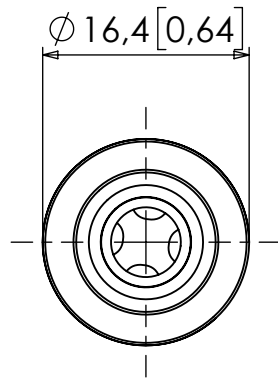

B

B

C

C

D

D

1				17/03/2022	FIRST RELEASE
REV	CREATED	CHECKED	APPROVED	DWG DATE	REVISION SUMMARY
MATERIAL: 316 STAINLESS STEEL, VITON					
THIS DRAWING IS CONFIDENTIAL AND IS THE PROPERTY OF THE WEST GROUP LTD AND MAY NOT BE REPRODUCED IN WHOLE OR IN PART, OR USED FOR ANY OTHER PURPOSE OTHER THAN THAT FOR WHICH IT IS SUPPLIED. ALL RIGHTS IN RESPECT OF PATENTS, DESIGN AND COPYRIGHTS RESERVED.					WEST GROUP LTD, UK TEL: +44 (0) 23 9226 6031 WWW.WESTGROUP.CO.UK SALES@WESTGROUP.CO.UK
TITLE: 316 STAINLESS STEEL PLUG COUPLING, VITON SEAL, 6.4MM (1/4") ID TUBE, VALVED, 1/4" FLOW - Q4					
	DIM'S mm[inch]	SCALE NTS	SIZE A4	SHEET 1 / 1	DOCUMENT NUMBER E-Q4V-PB-3-SS-V
					REVISION 1