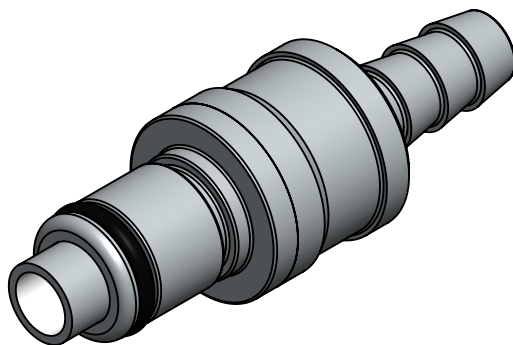

B

B

C

C

D

D

1				17/03/2022	FIRST RELEASE
REV	CREATED	CHECKED	APPROVED	DWG DATE	REVISION SUMMARY
MATERIAL: 316 STAINLESS STEEL, VITON					
THIS DRAWING IS CONFIDENTIAL AND IS THE PROPERTY OF THE WEST GROUP LTD AND MAY NOT BE REPRODUCED IN WHOLE OR IN PART, OR USED FOR ANY OTHER PURPOSE OTHER THAN THAT FOR WHICH IT IS SUPPLIED. ALL RIGHTS IN RESPECT OF PATENTS, DESIGN AND COPYRIGHTS RESERVED.					WEST GROUP LTD, UK TEL: +44 (0) 23 9226 6031 WWW.WESTGROUP.CO.UK SALES@WESTGROUP.CO.UK
TITLE: 316 STAINLESS STEEL PLUG COUPLING, VITON SEAL, 6.4MM (1/4") ID TUBE, VALVED, 1/4" FLOW - Q4					
	DIM'S mm[inch]	SCALE NTS	SIZE A4	SHEET 1 / 1	DOCUMENT NUMBER E-Q4V-PB-3-SS-V
					REVISION 1

1

2

3

4

5

6