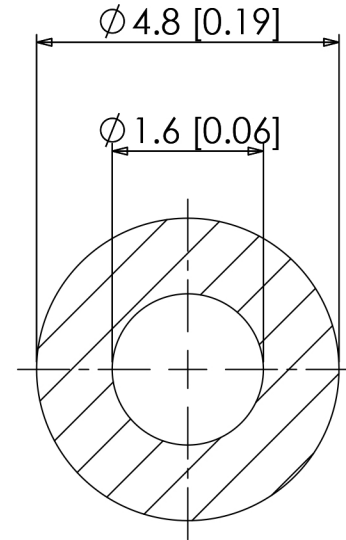

B

B

C

C

D

D

CROSS SECTION OF HOSE

1	Wayne Tsang			28/10/2019		
REV	CREATED	CHECKED	APPROVED	REV DATE	REF No.	REVISION SUMMARY
MATERIAL: PLATIUM CURED SILICONE						
THIS DRAWING IS CONFIDENTIAL AND IS THE PROPERTY OF THE WEST GROUP LTD AND MAY NOT BE REPRODUCED IN WHOLE OR IN PART, OR USED FOR ANY OTHER PURPOSE OTHER THAN THAT FOR WHICH IT IS SUPPLIED. ALL RIGHTS IN RESPECT OF PATENTS, DESIGN AND COPYRIGHTS RESERVED.					WEST GROUP LTD, UK TEL: +44 (0) 23 9226 6031 WWW.WESTGROUP.CO.UK SALES@WESTGROUP.CO.UK	
TITLE: 4.8 MM (3/16") OD X 1.6 MM (1/16") ID SILICONE TUBE, NATURAL COLOUR - 25M						
	DIM'S	SCALE	SIZE	SHEET	DOCUMENT NUMBER	REVISION
	mm[inch]	NTS	A4	1 / 1	E-T-160102	1