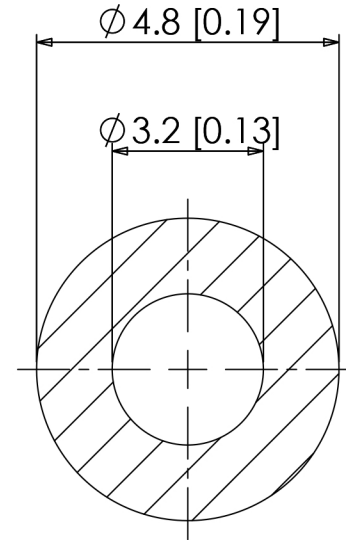

B

B

C

C

D

D

CROSS SECTION OF HOSE

1	Wayne Tsang			28/10/2019		
REV	CREATED	CHECKED	APPROVED	REV DATE	REF No.	REVISION SUMMARY
MATERIAL: PLATIUM CURED SILICONE						
THIS DRAWING IS CONFIDENTIAL AND IS THE PROPERTY OF THE WEST GROUP LTD AND MAY NOT BE REPRODUCED IN WHOLE OR IN PART, OR USED FOR ANY OTHER PURPOSE OTHER THAN THAT FOR WHICH IT IS SUPPLIED. ALL RIGHTS IN RESPECT OF PATENTS, DESIGN AND COPYRIGHTS RESERVED.					WEST GROUP LTD, UK TEL: +44 (0) 23 9226 6031 WWW.WESTGROUP.CO.UK SALES@WESTGROUP.CO.UK	
TITLE: 4.8 MM (3/16") OD X 3.2 MM (1/8") ID SILICONE TUBE, NATURAL COLOUR - 25M						
		DIM'S mm[inch]	SCALE NTS	SIZE A4	SHEET 1 / 1	DOCUMENT NUMBER E-T-160106
						REVISION 1