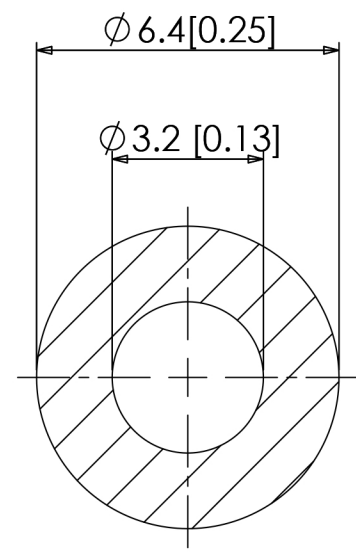

B

B

C

C

D

D

CROSS SECTION OF HOSE

1	Wayne Tsang			28/10/2019		
REV	CREATED	CHECKED	APPROVED	REV DATE	REF No.	REVISION SUMMARY
MATERIAL: PLATIUM CURED SILICONE						
THIS DRAWING IS CONFIDENTIAL AND IS THE PROPERTY OF THE WEST GROUP LTD AND MAY NOT BE REPRODUCED IN WHOLE OR IN PART, OR USED FOR ANY OTHER PURPOSE OTHER THAN THAT FOR WHICH IT IS SUPPLIED. ALL RIGHTS IN RESPECT OF PATENTS, DESIGN AND COPYRIGHTS RESERVED.					WEST GROUP LTD, UK TEL: +44 (0) 23 9226 6031 WWW.WESTGROUP.CO.UK SALES@WESTGROUP.CO.UK	
TITLE: 6.4 MM (1/4") OD X 3.2 MM (1/8") ID SILICONE TUBE, NATURAL COLOUR - 25M						
		DIM'S mm[inch]	SCALE NTS	SIZE A4	SHEET 1 / 1	DOCUMENT NUMBER E-T-160108
						REVISION 1