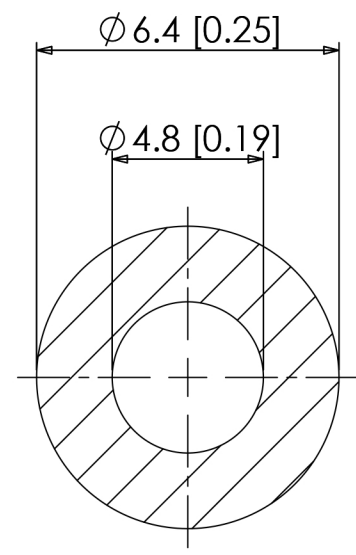

B

B

C

C

D

D

CROSS SECTION OF HOSE

1	Wayne Tsang			28/10/2019		
REV	CREATED	CHECKED	APPROVED	REV DATE	REF No.	REVISION SUMMARY
MATERIAL: PLATIUM CURED SILICONE						
THIS DRAWING IS CONFIDENTIAL AND IS THE PROPERTY OF THE WEST GROUP LTD AND MAY NOT BE REPRODUCED IN WHOLE OR IN PART, OR USED FOR ANY OTHER PURPOSE OTHER THAN THAT FOR WHICH IT IS SUPPLIED. ALL RIGHTS IN RESPECT OF PATENTS, DESIGN AND COPYRIGHTS RESERVED.					WEST GROUP LTD, UK TEL: +44 (0) 23 9226 6031 WWW.WESTGROUP.CO.UK SALES@WESTGROUP.CO.UK	
TITLE: 6.4 MM (1/4") OD X 4.8 MM (3/16") ID SILICONE TUBE, NATURAL COLOUR - 25M						
		DIM'S mm[inch]	SCALE NTS	SIZE A4	SHEET 1 / 1	DOCUMENT NUMBER E-T-160114
						REVISION 1